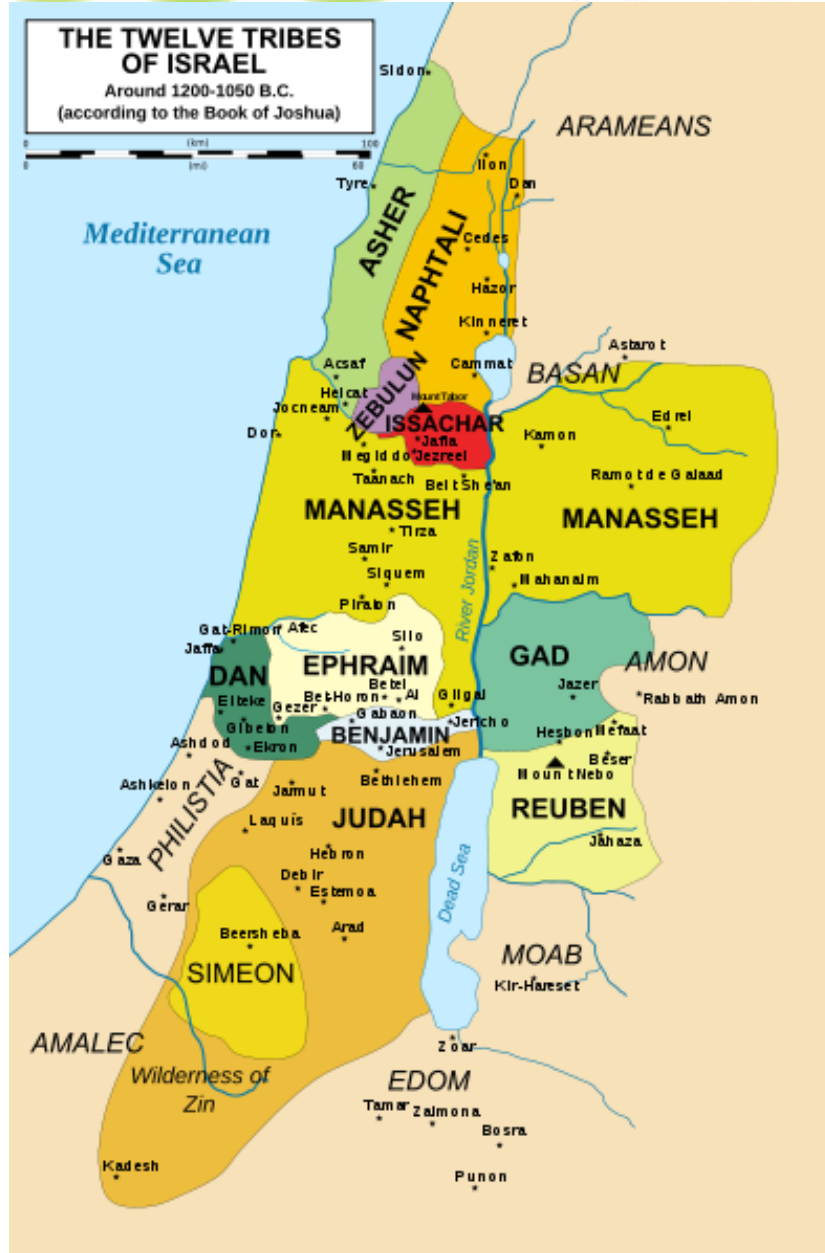

# My November Bible Reading Schedule

Parent: \_\_\_\_\_

Name: \_\_\_\_\_

11/19/10  
1Sa 2:27~3:21  
Luk 17:11~37

11/20/10  
1Sa 4:1~7:17  
Luk 18:1~30

11/21/10  
1Sa 8:1~10:27  
Luk 18:31~43

11/22/10  
1Sa 11:1~12:25  
Luk 19:1~27